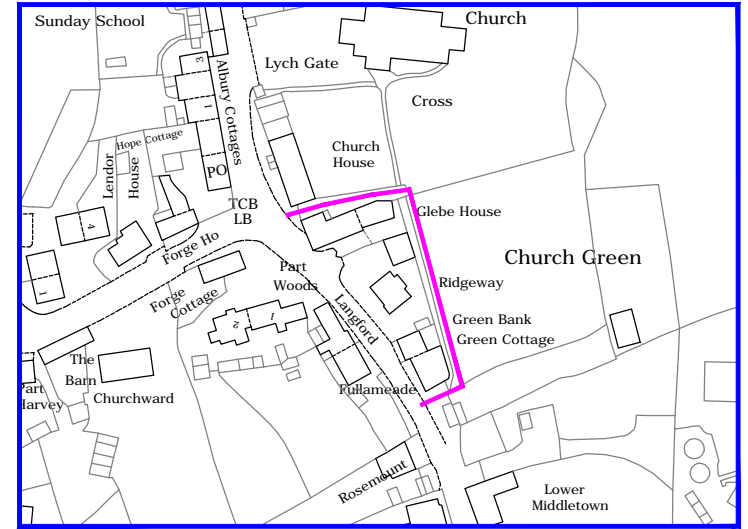

Sampford Courtenay Village Detail (NTS)

Exbourne Parish

LEGEND	
<b>PUBLIC RIGHTS OF WAY</b>	
	FOOTPATH
<b>ROADS</b>	
	MOTORWAY
	A ROAD
	B ROAD
	OTHER ROAD/TRACK
	GREEN LANES
	RAILWAY LINE
	PARISH BOUNDARY
	PRIVATE LANE