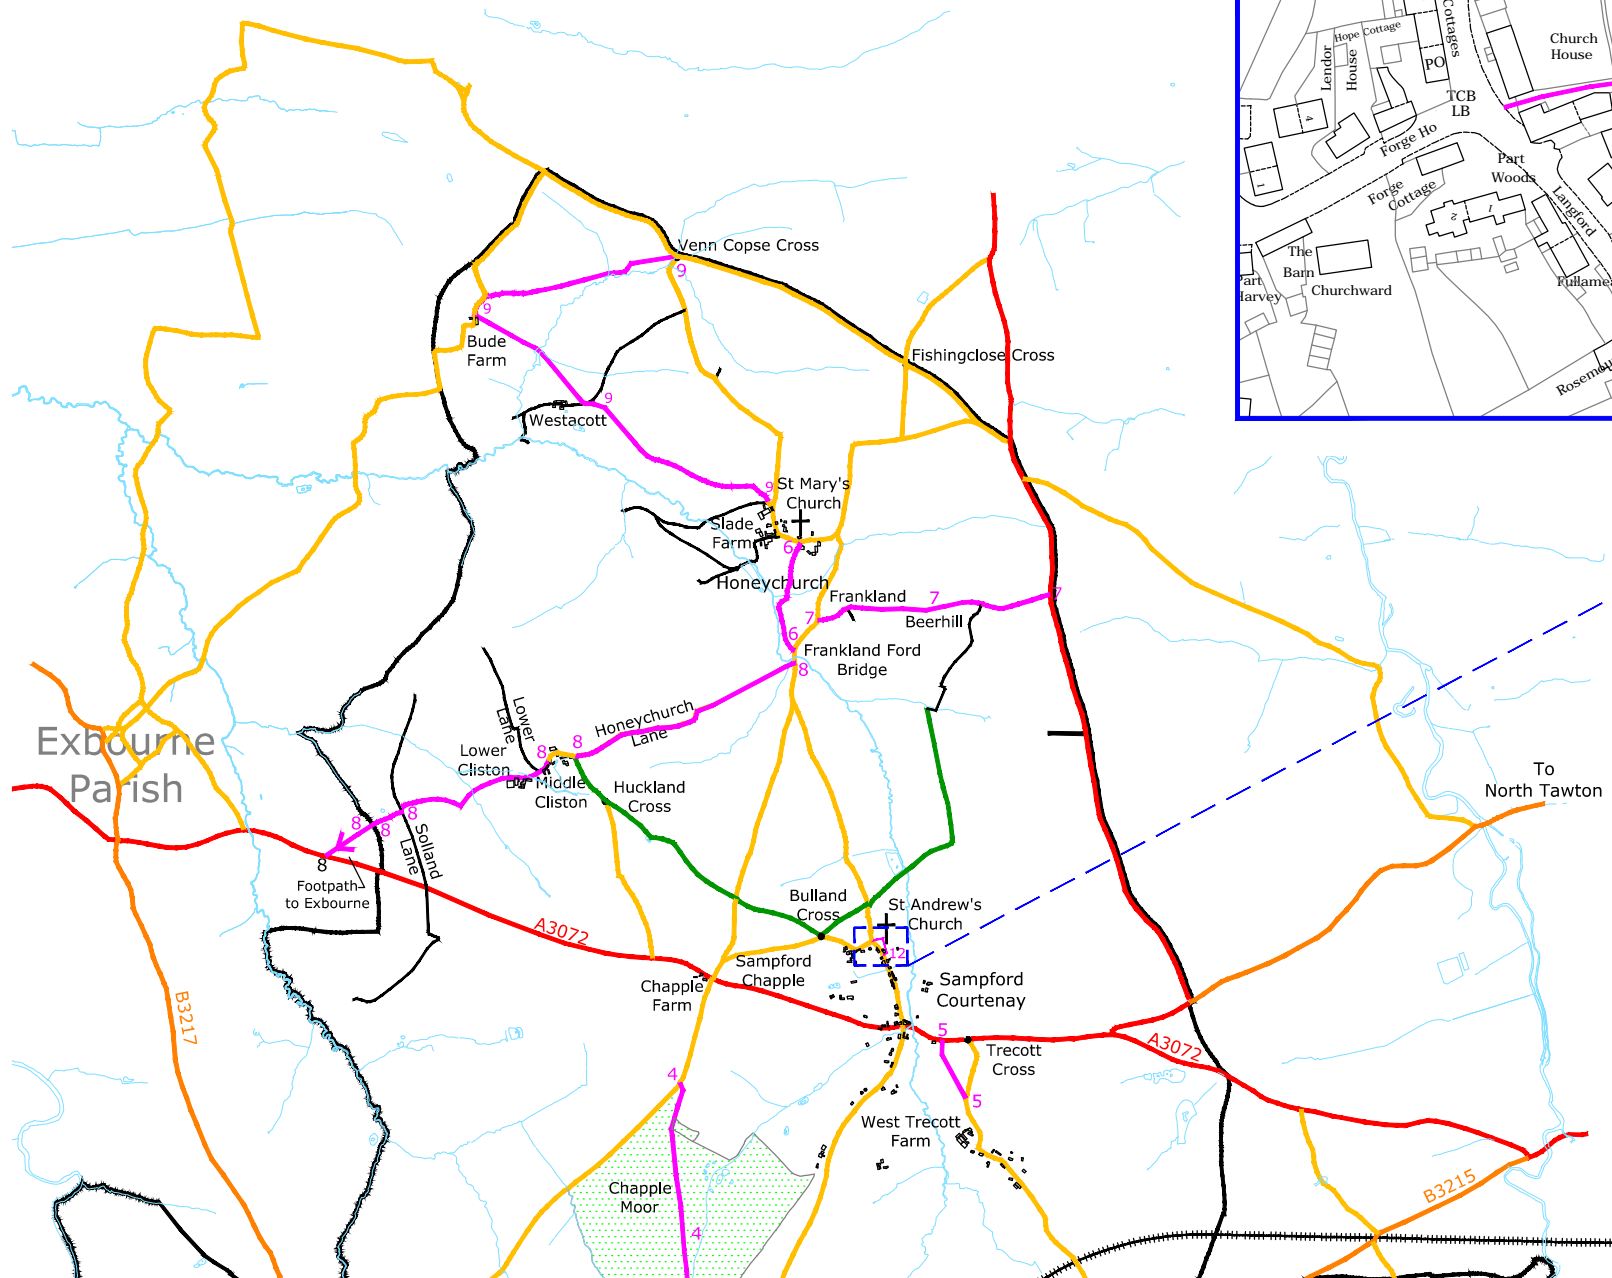

Sampford Courtenay Village Detail (NTS)

Exbourne Parish

LEGEND	
<b>PUBLIC RIGHTS OF WAY</b>	
	FOOTPATH
<b>ROADS</b>	
	MOTORWAY
	A ROAD
	B ROAD
	OTHER ROAD/TRACK
	GREEN LANES
	RAILWAY LINE
	PARISH BOUNDARY
	PRIVATE LANE